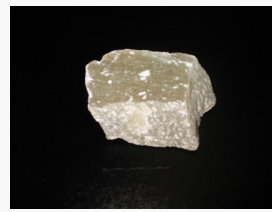

## Color Talc Lump for Carving

### Standard Colors :

Black, White, Panda, Light Pink, Dark Pink, Light Green, Dark Green

### Standard Sizes :

2~10kg, 10~20kg, 20~50kg, 50~100kg

<Black>

<Panda>

<Dark Green>

<Light Green>

<Dark Pink>

<Light Pink>

<White>